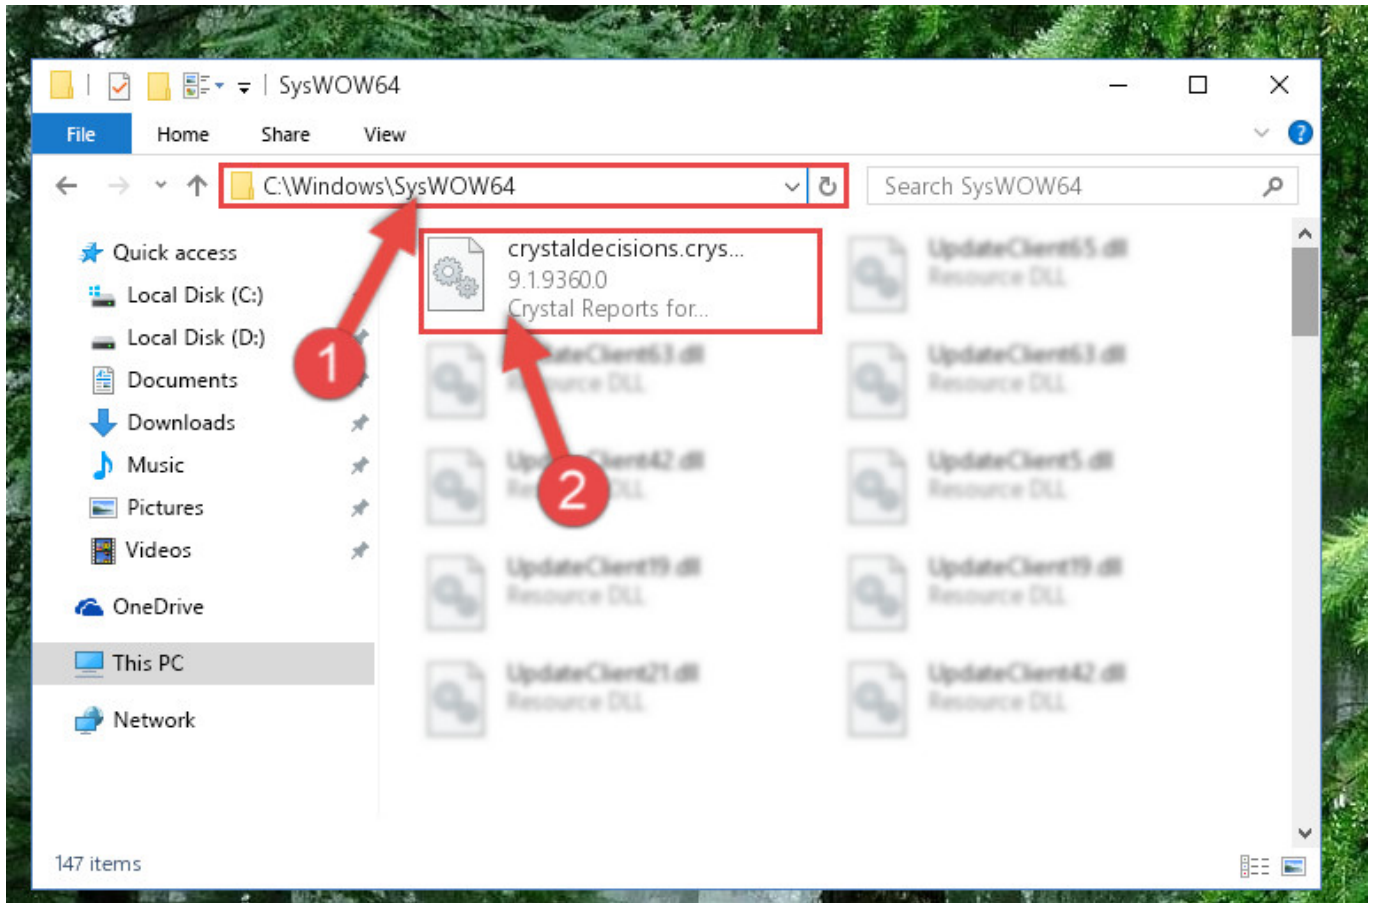

Download

[Crystal Reports Runtime 64 Bit Windows 10 Download](#)

[Crystal Reports Runtime 64 Bit Windows 10 Download](#)

Download

crystal reports runtime windows 10

crystal reports runtime windows 10, crystal reports runtime windows server 2016, crystal reports runtime windows server 2019, crystal reports runtime windows server 2012, crystal reports runtime windows 7, sap crystal reports runtime windows 10, error 1935 crystal reports runtime windows 10, error 1935 crystal reports runtime windows 7, sap crystal reports runtime windows xp, crystal reports runtime download 64-bit for windows 10, crystal report runtime windows xp, crystal report runtime windows 7 32 bit, crystal reports runtime for windows 10 64 bit, crystal reports 2008 runtime windows 10, crystal reports runtime 13 windows 10